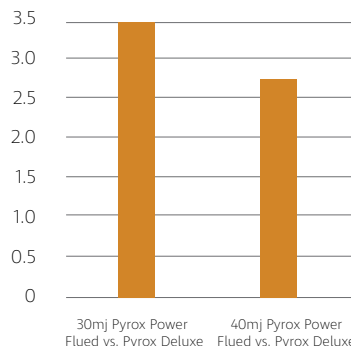

Which Pyrox gas wall furnace should I choose?

All gas space heaters are supplied with an Energy Star rating label. These labels provide details of the amount of gas each unit will consume over a normal winter. It's an indicative guide that outlines the running cost of a heater in terms of annual energy usage. The more efficient the heater the higher the star rating. The higher the star rating the more money you can potentially save on running costs. It makes economic sense to choose a Pyrox power flued gas wall furnace. It is also being better for the environment with more efficient gas space heaters emitting less greenhouse gas emissions.

40mj Power flued model

Annual Estimated Running Costs*

Estimated Payback Period Years*

Approximate costs per year, based on average existing (pre-2005) 2-Star house in a Melbourne climate, 5 hours of operation (2.5 hours on high and 2.5 hours on low) for 100 days according to AS/NZS 5263.1.3:2016. Based on heating a medium sized 30 to 40m² room at a gas tariff of 2.64c/MJ. Room size will affect gas usage. The energy tariffs do not include any pay-on-time discount, or any any fixed supply charge. Actual costs for your house will depend on where you live, how you use the heating system (thermostat settings, operation modes, running time etc.), the area heated, house insulation and energy tariffs. Estimated payback period based on estimated retail purchase price difference of Pyrox units as at March 2019 versus estimated annual gas usage cost difference between the same sized Pyrox power flued and Pyrox deluxe wall furnace unit.