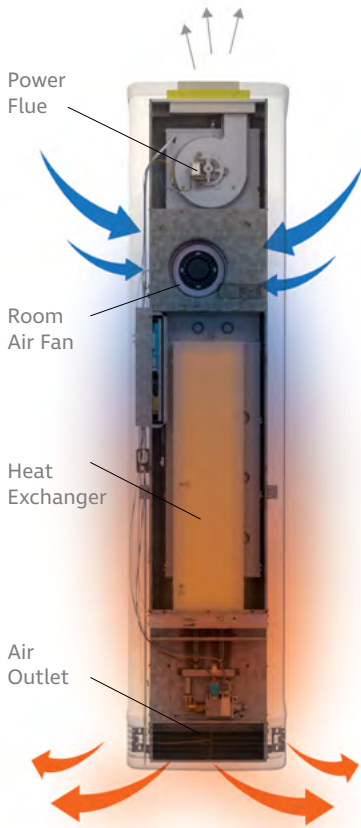

How does the Pyrox Premium power flued gas wall furnace work?

The Pyrox Premium power flued gas wall furnace has a simple but efficient design. The room air is drawn into the unit by the room air fan located at the top of the unit. This air is then passed down over the heat exchanger to warm the air where it then is dispelled at floor level where it is needed. The flue gases from the combustion process are then expelled outside by the power flue through the flue system. This design efficiently provides comfort and warmth throughout the coldest winters.