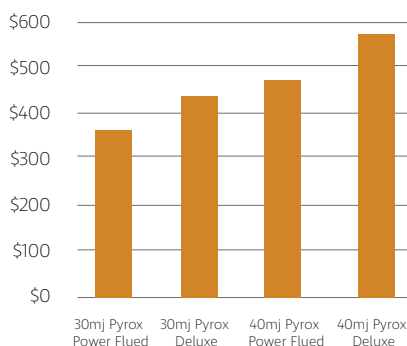

Which Pyrox gas wall furnace should I choose?

All gas space heaters are supplied with an Energy Star rating label. These labels provide details of the amount of gas each unit will consume over a normal winter. It's an indicative guide that outlines the running cost of a heater in terms of annual energy usage. The more efficient the heater the higher the star rating. The higher the star rating the more money you can potentially save on running costs. It makes economic sense to choose a Pyrox power flued gas wall furnace. It is also being better for the environment with more efficient gas space heaters emitting less greenhouse gas emissions.

40mj Power flued model

Annual Estimated Running Costs*

Estimated Payback Period Years*

Approximate costs per year, based on average existing (pre-2005) 2-Star house in a Melbourne climate, 5 hours of operation (2.5 hours on high and 2.5 hours on low) for 100 days according to AS/NZS 5263.1.3:2016. Based on heating a medium sized 30 to 40m² room at a gas tariff of 2.64c/MJ. Room size will affect gas usage. The energy tariffs do not include any pay-on-time discount, or any any fixed supply charge. Actual costs for your house will depend on where you live, how you use the heating system (thermostat settings, operation modes, running time etc.), the area heated, house insulation and energy tariffs. Estimated payback period based on estimated retail purchase price difference of Pyrox units as at March 2019 versus estimated annual gas usage cost difference between the same sized Pyrox power flued and Pyrox deluxe wall furnace unit.